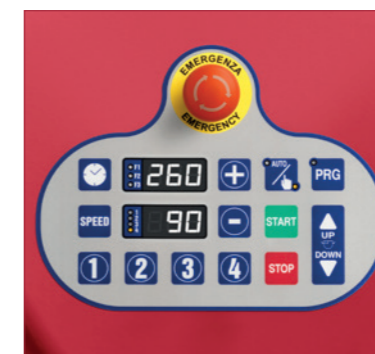

ZEUS80

ZEUS40

ZEUS60

Pannello 3 velocità
Control panel with 3 speeds

Pannello 3 velocità con sollevatore automatico
Control panel with 3 speeds and automatic lift

Pannello inverter
Control panel with inverter

Pannello inverter con sollevatore automatico
Control panel with inverter and automatic lift

utensili

Accessori per planetaria
Accessories for planetary mixer

carrello

Carrello porta vasca
Bowl trolley

Pannello comandi digitale
Digital control panel